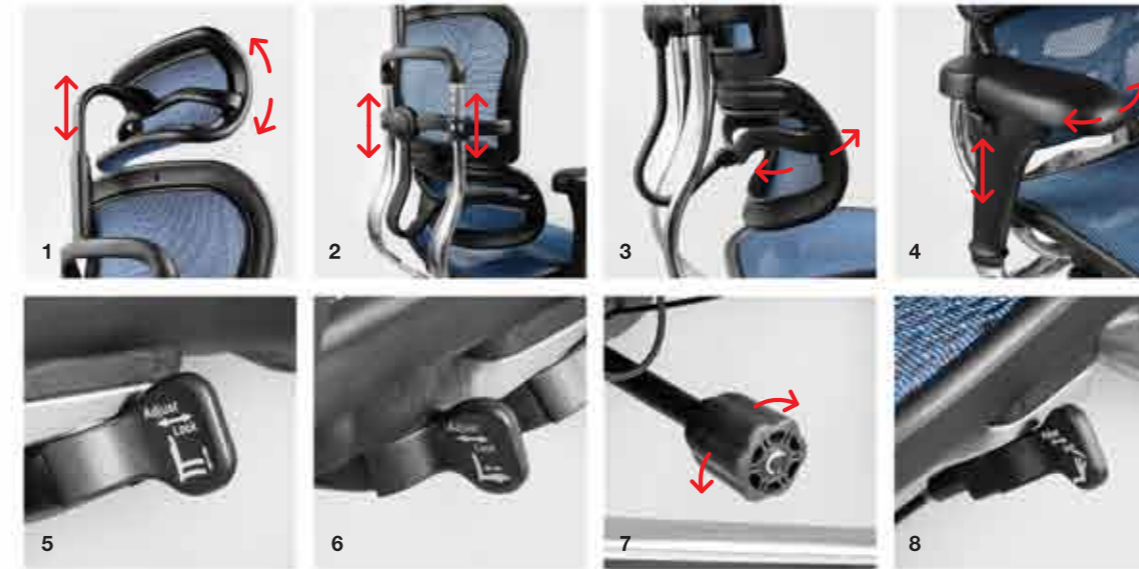

COBALT BLUE
ERGO/HUMAN/EH/BL

LUNAR BLACK
ERGO/HUMAN/EH

PEARL WHITE
ERGO/HUMAN/EH/WH

- 1:** Headrest helps to provide support and comfort to the head and neck while in a reclined position.
- 2 & 3:** Adjusting the back of your chair, including the lumbar support, will allow you to sit in the most comfortable position for your neck and lower back. The lumbar support helps support your spine and lower back.
- 4:** Raise or lower chair arms so your forearms rest comfortably while working at your desk. Arm pad pivot adjustment provides maximum comfort to achieve proper ergonomic position and adapt to various body sizes.
- 5:** Easily adjust chair seat according to your height. To raise the seat, lift your weight off the chair and pull the lever (on your right) backward; to lower seat, pull lever backward while you are seated. Push lever forward to lock when seat reaches desired height. **6:** You can adjust the depth of your seat to accommodate your upper leg length. Pull lever (on your right) backward and slide seat forward or back. Push lever forward to lock.
- 7:** Increase or decrease the resistance of the chair's tilt depending on your weight. Turn the hand wheel (on your right) to adjust backrest tilt tension; clockwise for more tension, counterclockwise for less tension. **8:** Change the angle of the backrest in relation to the seat. By adjusting the angle you may also be able to ensure the lumbar support rests comfortably on your back. To lock the seat at a particular tilt position, pull the lever (on your left) backward.

Ergohuman combines a strong set of ergonomic features with a high back and headrest. With its unique two pieces backrest design that features an exceptionally supportive lumbar area and an adjustable headrest for more complete support, this chair can suit many applications and makes a design statement to match its comfort level.